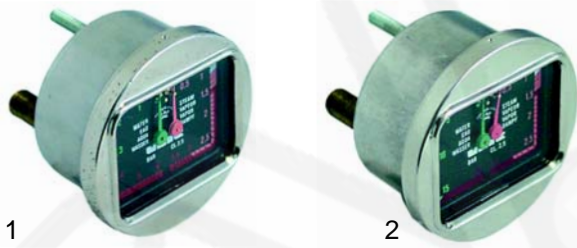

1 Manometer/Manometer

Abb. Pict.	Bestell-Nr. Order-No.	Beschreibung Description
1	541294	Manometer, Doppelskala, 3,5/20bar Manometer, Double scale, 3,5/20bar
2	541295	Manometer, Doppelskala, 3,5/6barbar Manometer, Double scale, 3,5/6bar